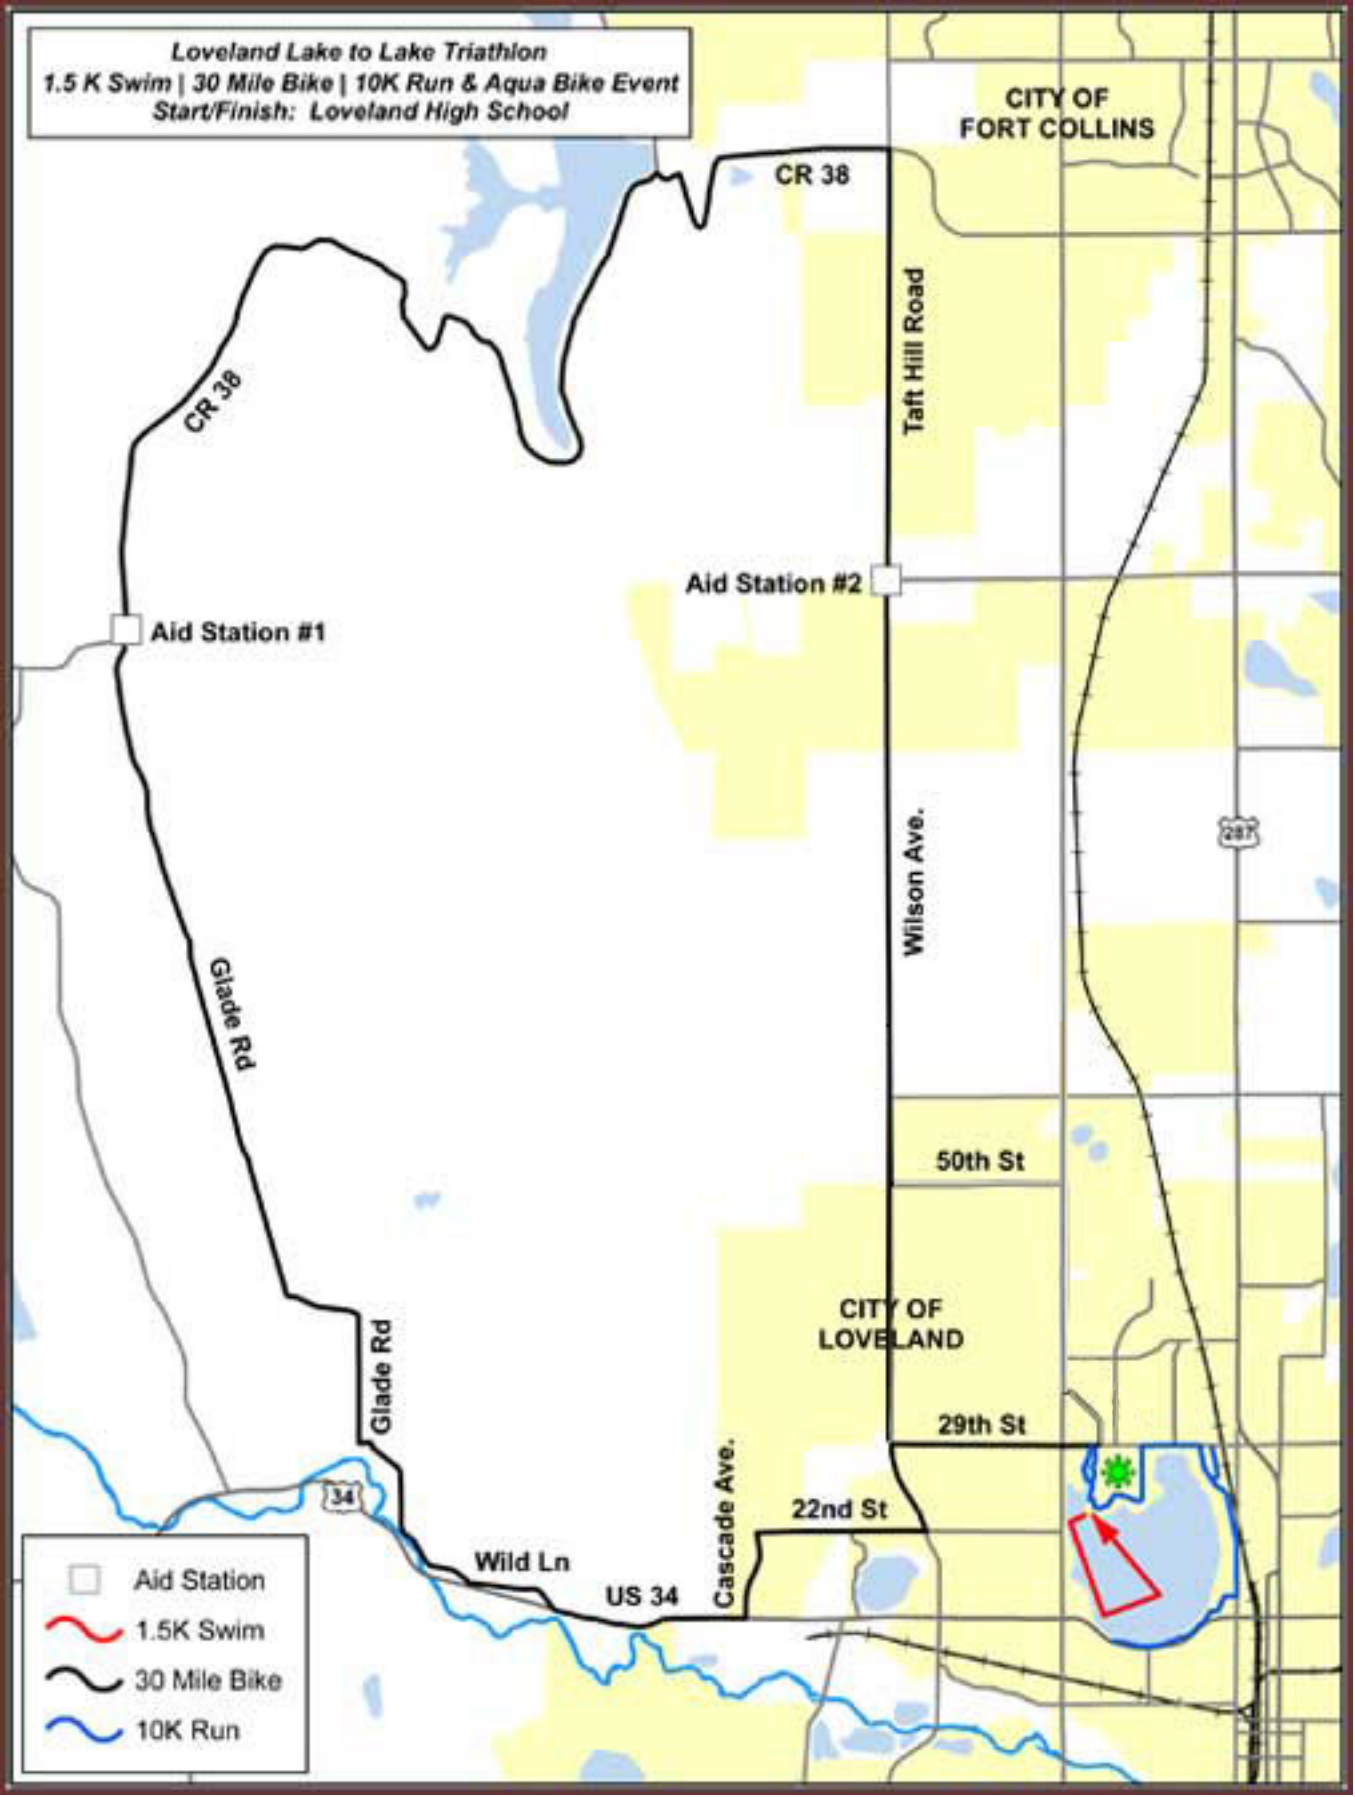

Loveland Lake to Lake Triathlon
1.5 K Swim | 30 Mile Bike | 10K Run & Aqua Bike Event
Start/Finish: Loveland High School

- Aid Station
- ~ 1.5K Swim
- ~ 30 Mile Bike
- ~ 10K Run