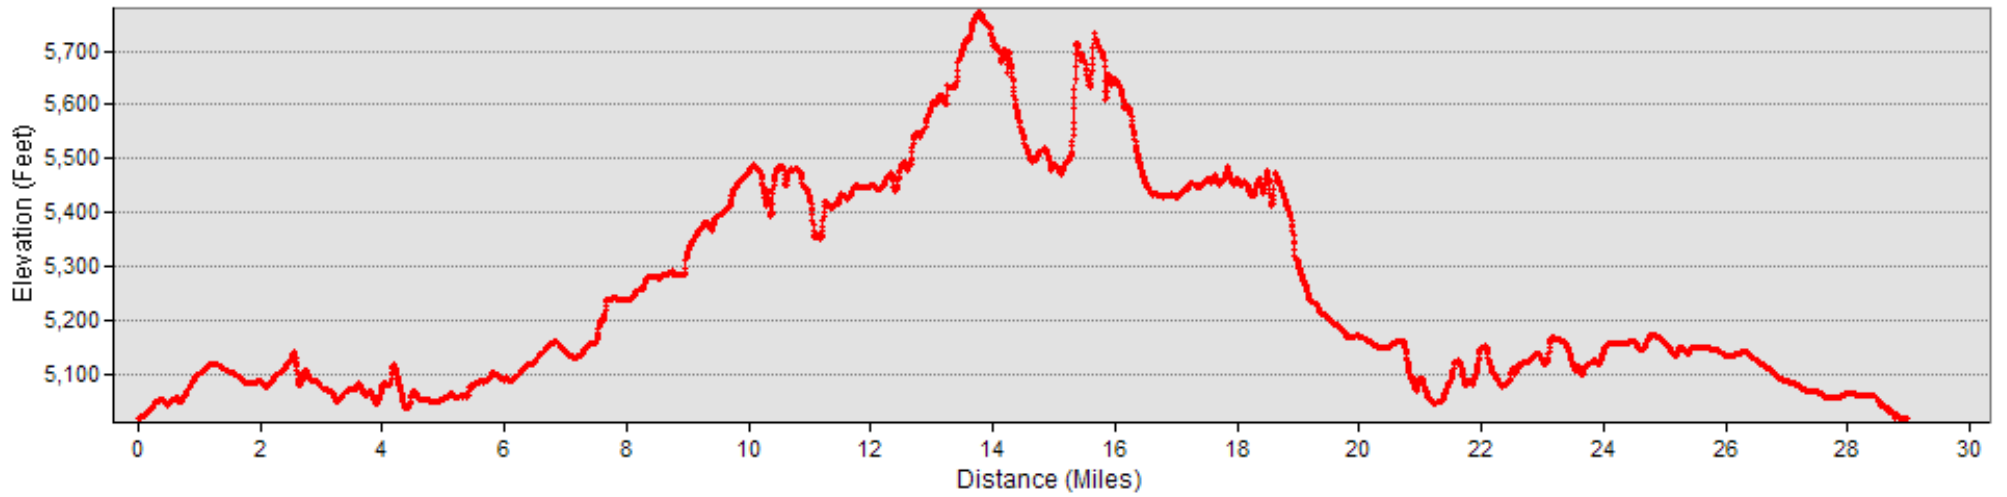

Loveland Lake to Lake Triathlon - 30 Mile Bike Event

June 28, 2008